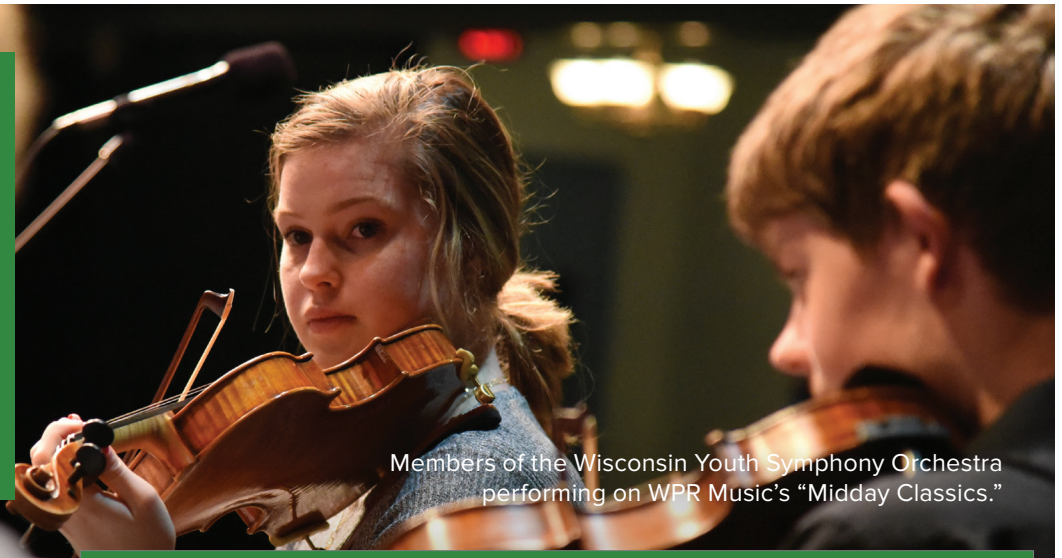

WPR Music

Members of the Wisconsin Youth Symphony Orchestra performing on WPR Music's "Midday Classics."

Northeastern Region Schedule

88.1

WHID Green Bay

91.9

WHDI Sister Bay/Ellison Bay

91.7

WSHS Sheboygan

	Weekdays (M-Th)	Weekday (F)	Saturdays	Sundays
6				
6:30				
7				
7:30	Morning Classics with Stephanie Elkins	Morning Classics with Stephanie Elkins	Morning Classics	Morning Classics
8				
8:30				
9				
9:30				
10				
10:30	Midday Classics with Norman Gilliland	Midday Classics with Norman Gilliland	Classics By Request with Ruthanne Bessman	
11				
11:30				
12 PM				
12:30				Wisconsin Classical with Lori Skelton
1				
1:30	Afternoon Classics with Lori Skelton	Afternoon Classics with Lori Skelton	Afternoon Classics with Ruthanne Bessman (Metropolitan Opera at Noon, Dec. thru June)	Sunday Afternoon Classics & Specials
2				
2:30				
3				
3:30				From the Top
4				
4:30	Drivetime Classics with Jason Heilman	Drivetime Classics with Jason Heilman	The Road to Higher Ground with Dr. Jonathan Øverby	Simply Folk with Síle Shigley
5				
5:30				
6				
6:30				
7	Chapter A Day	Chapter A Day		
7:30	Nighttime Classics & Specials	Nighttime Classics & Specials		
8		Jazz Night in America		
8:30	Wisconsin Classical (Rebroadcast) (8-10 Monday)			
9				
9:30	From the Top (8-9 Tuesday)			
10				
10:30		Evening Jazz	Evening Jazz	Overnight Classics
11				
11:30	Overnight Classics			
12 AM				
12:30				
1-6 AM		Overnight Classics	Overnight Classics	

WISCONSIN PUBLIC RADIO

npr Network

Photo credit: WPR/J. Potter